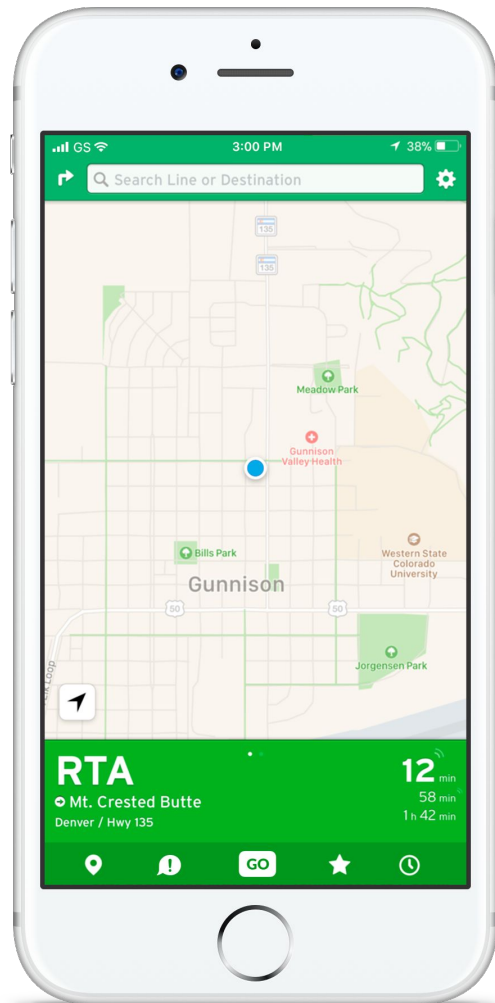

How close is the bus? Find out with Transit!

**Free Download at
www.transit.app**

Ground and air service provided by the Gunnison Valley RTA has a huge positive impact on our community and our economy. Find out more in our Economic Benefits report. Get your copy at [goo.gl/VpoSQF!](http://goo.gl/VpoSQF)

Like us on Facebook!
[www.facebook.com/
GunnisonValleyRTA](http://www.facebook.com/GunnisonValleyRTA)

**SUMMER
BUS
SCHEDULE**

**“We
Move
You!”**

gunnisonvalleyrta.org

The bus runs a loop through the City of Gunnison before heading north on Hwy 135 to Crested Butte and Mt. Crested Butte.

- Other Flag Stops at Riverland, Brush Creek Rd., & Riverbend -
All buses are wheelchair accessible.

For more information, please call Alpine Express at **970-641-4111**.

LOST AND FOUND
970-641-4111

“We Move You!”